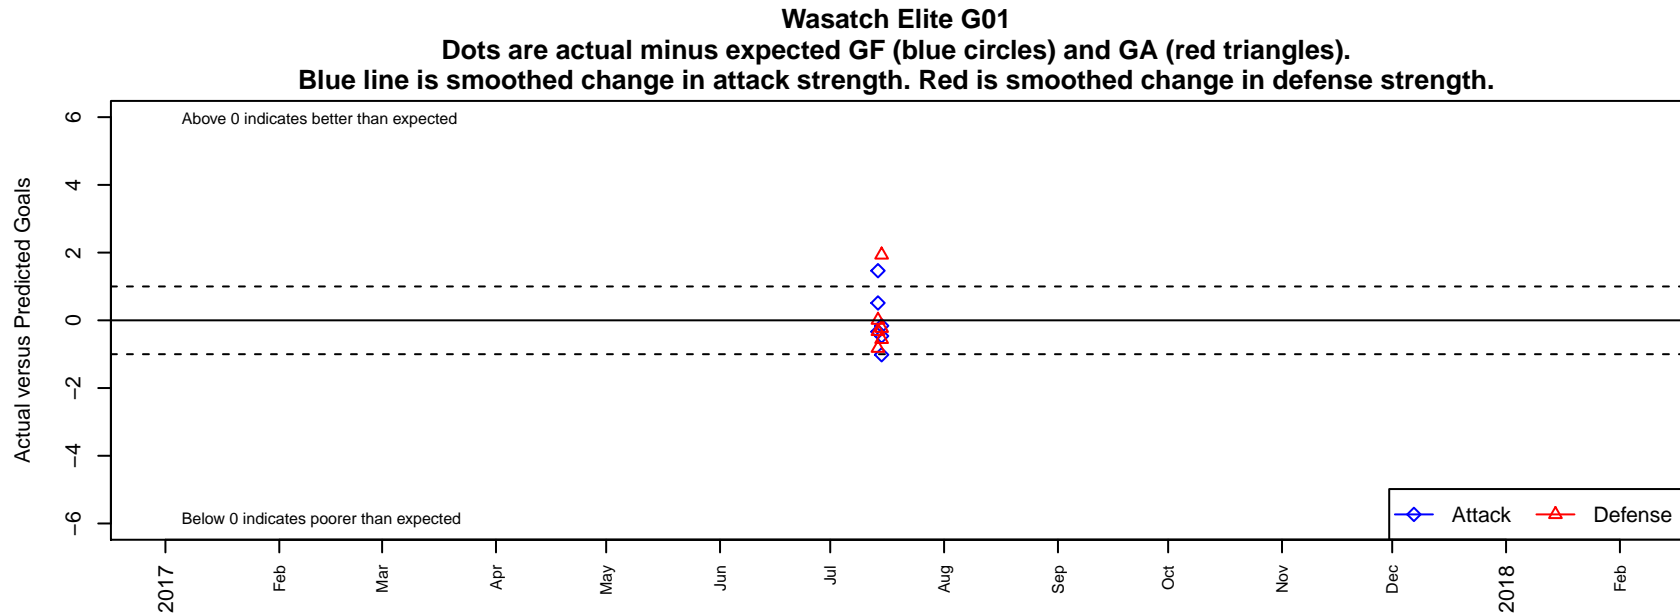

Wasatch Elite G01

alt names used:

Venues played:

G01 total strength=1730
attack=15.95 defense=39.43
notes= TM 2016

2017 Nike Crossfire Challenge Super Group U'
2017 Nike Crossfire Challenge Gold Group U17